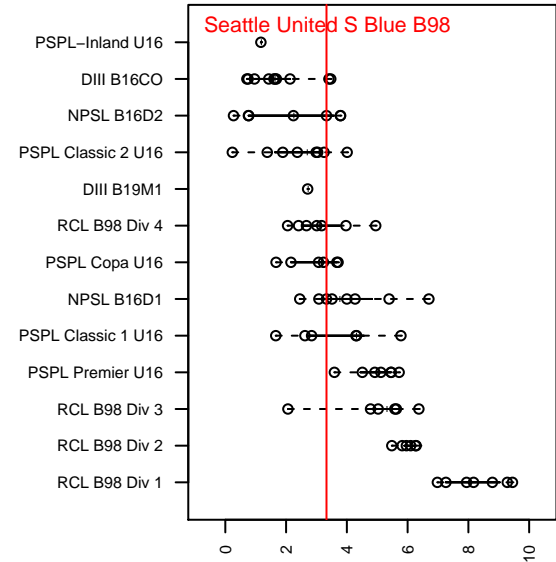

**attack and defense rating
relative to others at age
and all opponents in last 13 months**