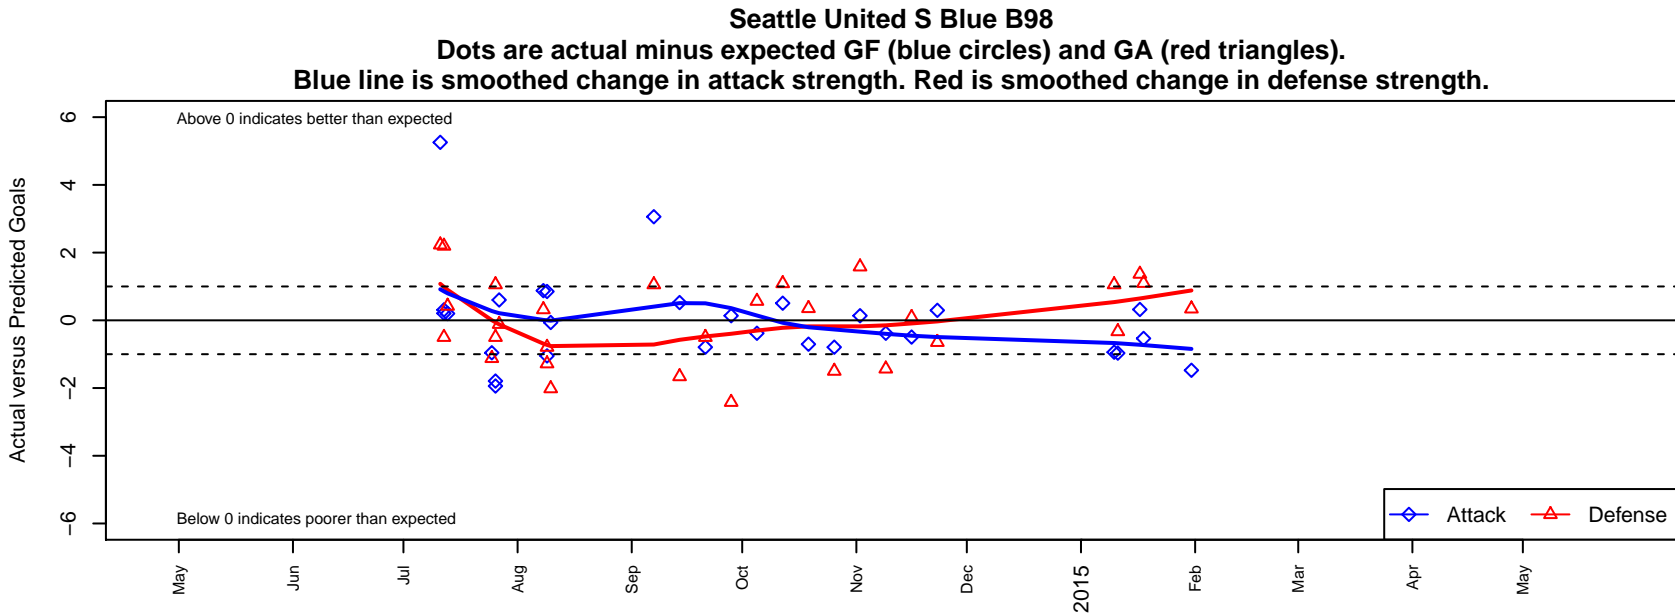

Seattle United S Blue B98

Seattle United Regional
 Seattle, WA
 B98 total strength=1407
 attack=10.03 defense=6.71
 fall league = NPSL B16D1

alt names used:
 Seattle United South B98 Blue
 Seattle United South B98 Blue
 Seattle United South B98 Blue
 Seattle United South B98 Blue
 SU South Blue [B98]

Venues played:
 2014 Seattle Cup BU16
 2014 Crossfire Select Cup BU16 Silver
 2014 Mt Hood Challenge U16
 2014 NPSL B16D1
 2014 Founders Cup B98

**attack and defense variance (black dot)
relative to other teams
and top 10 in region**